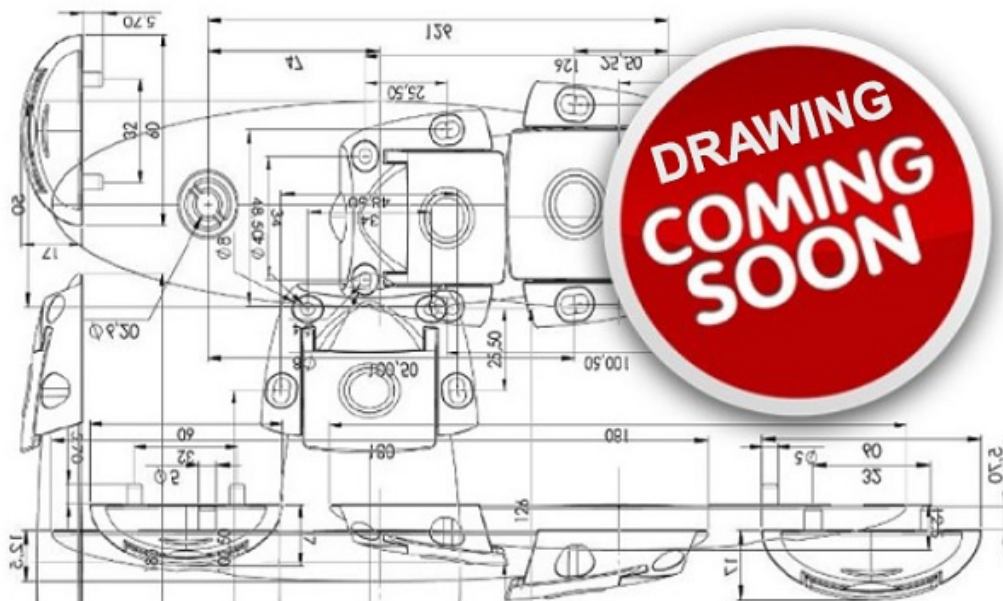

PRODUCT SHEET

Description:

Contemporary Key # 7772, NPL, Shaft 35mm, W/Euro Bit

Item number:

14.10.051-0

Units	Box	Carton	HS Code	Barcode
Pcs.	125	1000	8301700000	 5704866049580

SISO A/S
Mileparken 11
DK-2740 Skovlunde
Denmark
VAT: DK 24786013